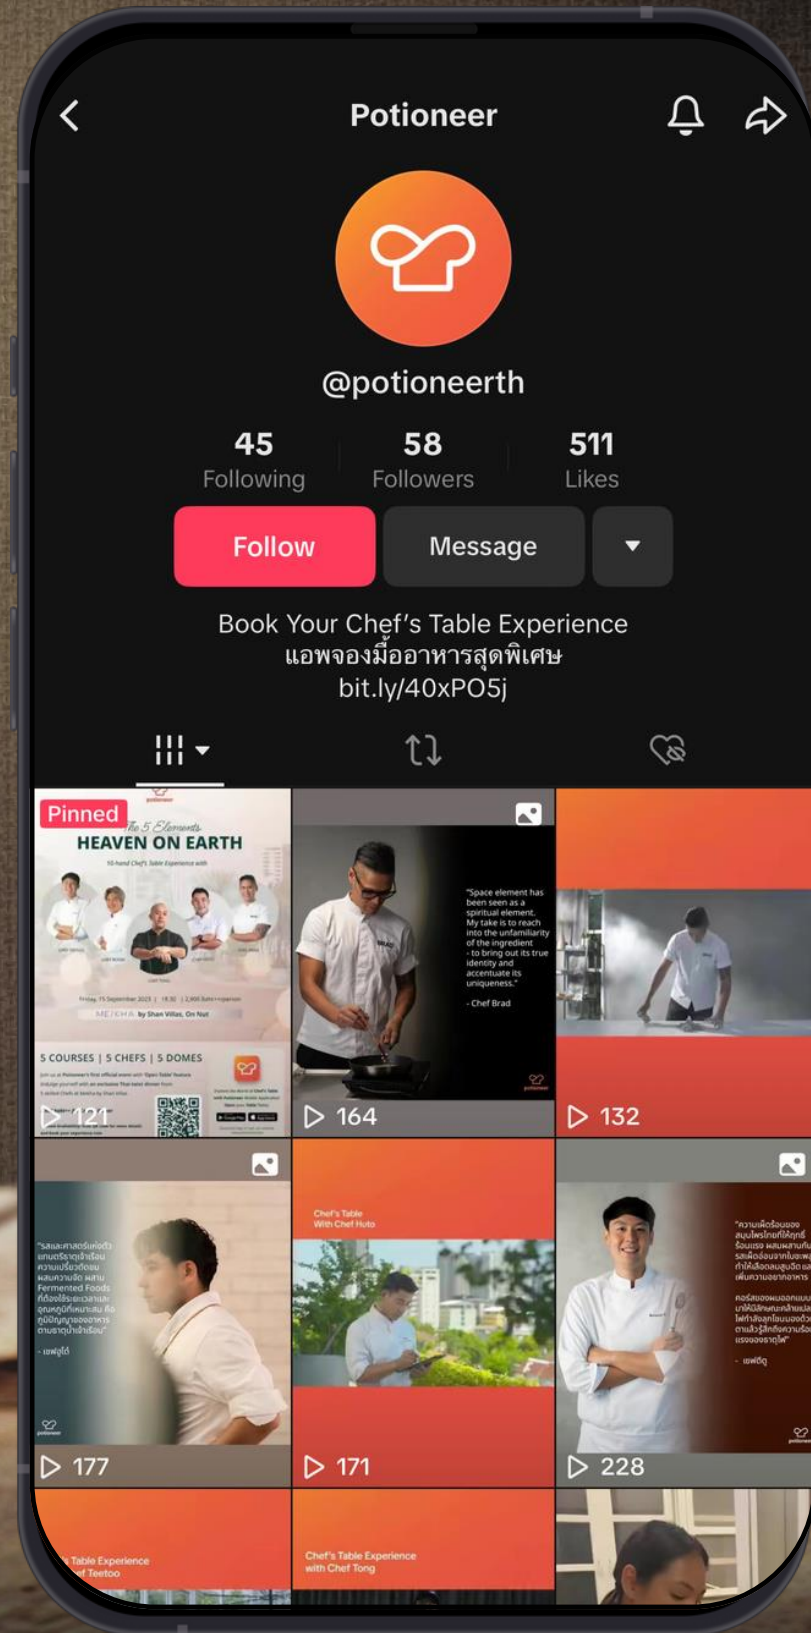

วางแผนรูปแบบคอนเทนต์ ในช่อง Tiktok ส่งผลให้ยอดขายเพิ่มขึ้น